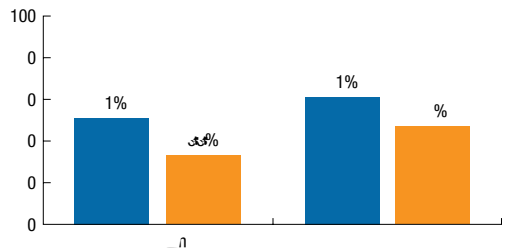

California Assessment of Student Performance and Progress

Students meeting or exceeding state standards in 2021-22