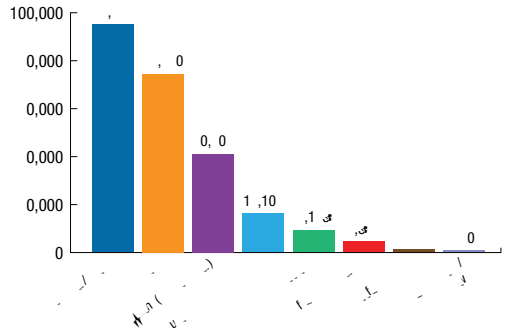

Santa Clara County by the Numbers

LEAs	Total Enrollment	Number of Schools
32	241,326	408

Source: CDE, Dataquest 2021-22

Public School Sites

Traditional Schools*	
Elementary	253
Intermediate/Middle	60
Junior High	5
High School	56
K - 12	5
Charter **	63
Total	379

Source: CDE, Dataquest 2021-22

Non-Traditional Schools/Programs	
Alternative	12
Community Day	2
Continuation	11
Metro Ed	1
Other ***	3
Total	29

All Schools	471

Source: CDE, Dataquest 2021-22

*Traditional Schools total excludes: Continuation, Community Day, Alternative, Special Education, and other types of non-traditional schools

**Included in elementary, middle, and high school counts

***Other schools include: County Community, Juvenile Court School, and Special Education

Enrollment By Ethnic Group